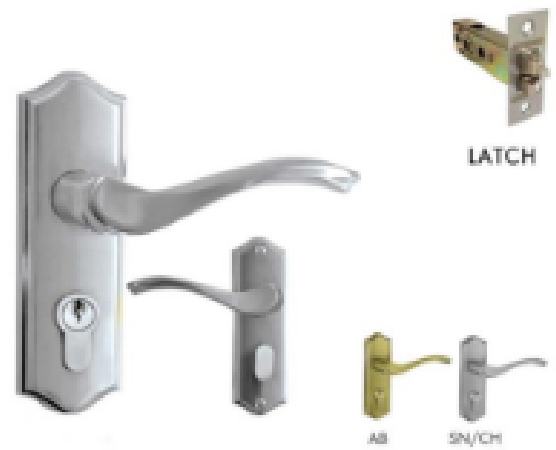

Item No.	Qty	Price
5177 AB	20/cdn	P 2,140.00
5177 SN/CH	20/cdn	P 2,140.00